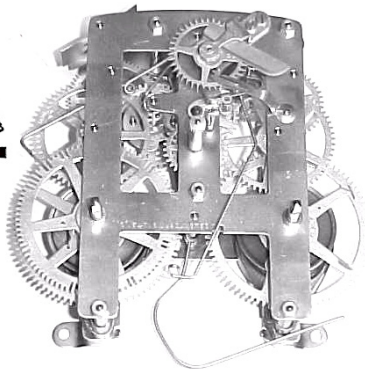

8 Day Kitchen Clock Movement

Movement size 5-1/2" X 6" X 2-5/8" deep
 Over all with 1" handshaft. Pendulum drop
 Is 9-1/4" from center of handshaft to bottom
 of pendulum tip. This movement mounts
 to the back of the case. Accessories not
 included.

24.810 \$ 56.75 each.

8 Day Mantle Clock Movement

Movement size 5-1/2" X 6" X 3-3/4" deep
 Over all with 1-1/2" handshaft. Pendulum
 drop Is approximately 4-1/2" from center of
 handshaft to bottom of pendulum tip.

24.808 \$ 4.00

Brass Pinion for Gilbert

Top Side

Under Side

Replacement brass drive pinion for Gilbert
 mantle clocks movements. Pinion is .50"
 diameter with a .158 undersize center hole
 for a precision fitting. 12 teeth.

85.009 \$ 12.50 ea.

Fast Slow Regulator

Reproduction Fast Slow Regulator device
 for Session Mantle clock. It includes
 regulation block and key shaft. This
 regulator can possibly be adapted to fit
 other Clocks.