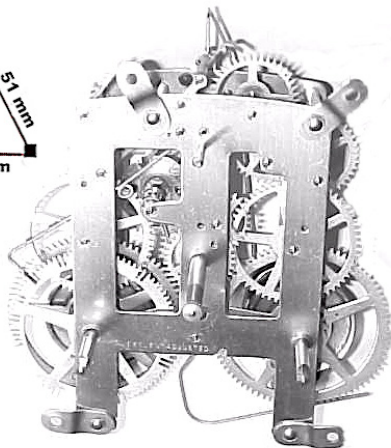

8 Day Kitchen Clock Movement

Movement size 5-1/2" X 6" X 2-5/8" deep
 Over all with 1" handshaft. Pendulum drop
 Is 9-1/4" from center of handshaft to bottom
 of pendulum tip. This movement mounts
 to the back of the case. Accessories not
 included.

24.810 \$ 56.75 each.

8 Day Mantle Clock Movement

Movement size 5-1/2" X 6" X 3-3/4" deep
 Over all with 1-1/2" handshaft. Pendulum
 drop Is approximately 4-1/2" from center of
 handshaft to bottom of pendulum tip.

24.808 \$ 4.00

Brass Pinion for Gilbert

Top Side

Under Side

Replacement brass drive pinion for Gilbert
 mantle clocks movements. Pinion is .50"
 diameter with a .158 undersize center hole
 for a precision fitting. 12 teeth.

85.009 \$ 12.50 ea.

Fast Slow Regulator

Reproduction Fast Slow Regulator device
 for Session Mantle clock. It includes
 regulation block and key shaft. This
 regulator can possibly be adapted to fit
 other Clocks.