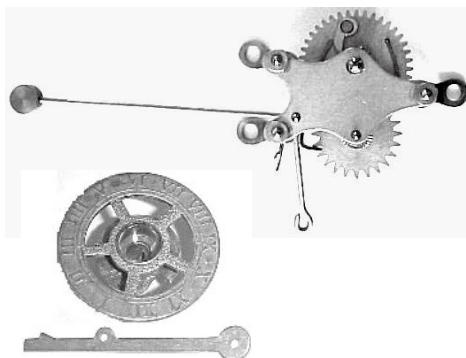

79.343 \$ 18.50 ea.

Mix or match 2 or more ... \$ 18.00 ea.

Prices Subject To Change Without Notice.

8 Day School Movement

This movement can be used in School
 Clocks, long drop store regulators or
 regulators clocks.

Movement size 5-1/2" X 6" X 3-3/4" deep
 Over all with 2" hand shaft length.

Pendulum drops are measured from center
 of hand shaft to bottom of pendulum tip.
 Accessories not included.

24.812 ... 13-1/4" drop. ... \$ 56.75 each

24.813 ... 18" drop \$ 56.75 each.

Alarm Mechanism

Alarm mechanism with center alarm ring
 And actuating arm. For Kitchen Clock and
 Etc. Comes with mechanism and hammer.

24.809 \$ 14.50 ea.

Center Alarm ring with lever.

85.009 \$ 12.50 ea.

Fast Slow Regulator

Reproduction Fast Slow Regulator device
 for Session Mantle clock. It includes
 regulation block and key shaft. This
 regulator can possibly be adapted to fit
 other Clocks.