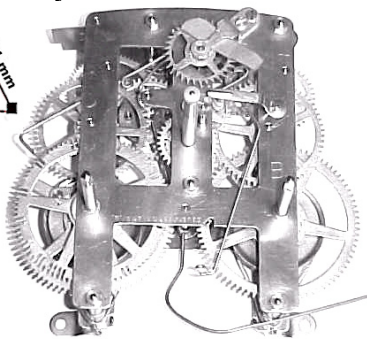

8 Day School Movement

This movement can be used in School
Clocks, long drop store regulators or
regulators clocks.

Movement size 5-1/2" X 6" X 3-3/4" deep
Over all with 2" hand shaft length.

Pendulum drops are measured from center
of hand shaft to bottom of pendulum tip.
Accessories not included.

24.812 ... 13-1/4" drop. ... $ 56.75 each

24.813 ... 18" drop ..... $ 56.75 each.