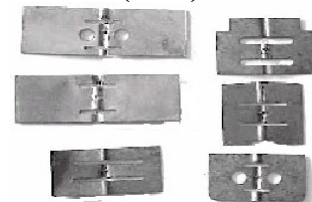

79.453 ... Waterbury \$ 9.50 ea.

Session Calendar Fit-Ups

79.454 \$ 9.50 ea.

Universal Governor (Fans)

Made of Brass

79.070 \$ 1.00

Governor (Fans) Assortment

Set of 6 sizes made of Brass