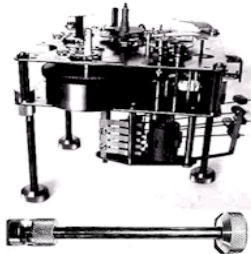

Aluminum test stand Completely adjustable. It has three thumb turns For leveling in all direction The horizontal arms are grooved to hold movements. The round collors are designed to hold round movements. The rugged aluminum stand. The stand is 16-1/2" tall with a 1/2" post diamentter.

24.898 \$ 10.50 ea

MOVEMENT HOLDER

Movement holder can be used to assemble movements and then hang on a board or the wall for testing. Included in the set is 4 post 1 Strap Bracket And a wall stud for the holder to hang on.

28.802 \$ 17.50

Long Movement Assembly Post

Assembly Post 3 3/4" long. 1 post or Set of 4

28.805 ... 1 Post \$ 6.50 each
28.806 ... Set of 4 pc. ... \$ 24.75 set

French Movement Test Stand

24.805 \$ 45.00

Prices Subject To Change Without Notice.

Movement Holders

Adjustable movement stand. Comes in two Sizes for holding Mantle clocks and also Grandfather movements.

Small movement holder

6" wide 2-3/4" high opens to 4-1/2" in side

Large movement holder