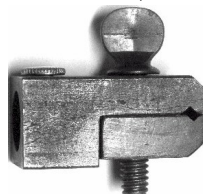

Aluminum test stand Completely adjustable. It has three thumb turns For leveling in all direction The horizontal arms are grooved to hold movements. The round collors are designed to hold round movements. The rugged aluminum stand. The stand is 16-1/2" tall with a 1/2" post diamentter.

24.801 \$ 47.50 ea.

Test Stand Accessories

Clamp 5/8" Aluminum
24.897 \$ 10.50 ea.

Test Stand Movement Holder Aluminum
24.899 \$ 11.50 ea.

Test Stand Top Clamp
24.896 \$ 10.50 ea

Test Stand Accessories

Test Stand Brackets For Round Movements

24.898 \$ 10.50 ea

MOVEMENT HOLDER

Movement holder can be used to assemble movements and then hang on a board or the wall for testing. Included in the set is 4 post 1 Strap Bracket And a wall stud for the holder to hang on.

Movement Holders

Adjustable movement stand. Comes in two Sizes for holding Mantle clocks and also Grandfather movements.

Small movement holder

6" wide 2-3/4" high opens to 4-1/2" in side

Large movement holder