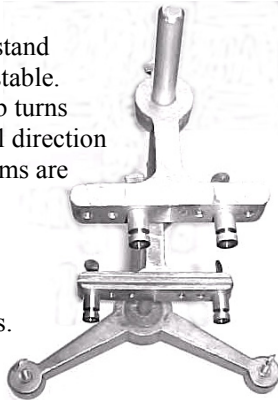

Movement Test Stand

Hold clock movements when regulating and making adjustments. Grooved brackets are adjustable up to 11". 3 leveling screws are in the base. Post diameter 1/2".

24.800 \$ 43.50 each

Movement Test Stand

Aluminum test stand Completely adjustable. It has three thumb turns For leveling in all direction The horizontal arms are grooved to hold movements. The round collors are designed to hold round movements. The rugged aluminum stand. The stand is 16-1/2" tall with a 1/2" post diamentter.