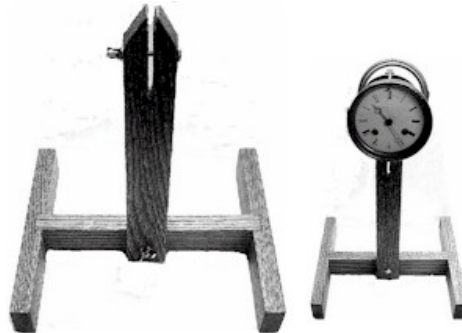

Aluminum test stand Completely adjustable. It has three thumb turns For leveling in all direction The horizontal arms are grooved to hold movements. The round collors are designed to hold round movements. The rugged aluminum stand. The stand is 16-1/2" tall with a 1/2" post diamentter.

24.898 \$ 10.50 ea

MOVEMENT HOLDER

Movement holder can be used to assemble movements and then hang on a board or the wall for testing. Included in the set is 4 post 1 Strap Bracket And a wall stud for the holder to hang on.

28.802 \$ 17.50

Long Movement Assembly Post

Assembly Post 3 3/4" long. 1 post or Set of 4

28.805 ... 1 Post \$ 6.50 each
28.806 ... Set of 4 pc. ... \$ 24.75 set

French Movement Test Stand

24.805 \$ 45.00

Prices Subject To Change Without Notice.

Movement Holders

Adjustable movement stand. Comes in two Sizes for holding Mantle clocks and also Grandfather movements.

Small movement holder

6" wide 2-3/4" high opens to 4-1/2" in side

Large movement holder