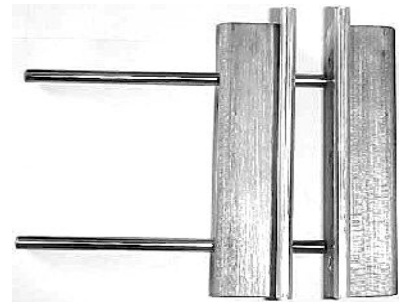

24.898 \$ 10.50 ea

MOVEMENT HOLDER

Movement holder can be used to assemble movements and then hang on a board or the wall for testing. Included in the set is 4 post 1 Strap Bracket And a wall stud for the holder to hang on.

28.802 \$ 17.50

Long Movement Assembly Post

Assembly Post 3 3/4" long. 1 post or Set of 4

28.805 ... 1 Post \$ 6.50 each
28.806 ... Set of 4 pc. ... \$ 24.75 set

French Movement Test Stand

24.805 \$ 45.00

Prices Subject To Change Without Notice.

Movement Holders

Adjustable movement stand. Comes in two Sizes for holding Mantle clocks and also Grandfather movements.

Small movement holder

6" wide 2-3/4" high opens to 4-1/2" in side

Large movement holder

The block is 3-7/8" wide 1-1/2" thick the adjustable run are 7/8" wide X 17" long.

The block hase a 3/8" hole for mounting.
24.804 \$ 35.00

Cuckoo Lift Wire

76.188 2-1/8" Long ... \$ 0.75 ea.
76.189 2-1/2" Long ... \$ 0.75 ea.
76.190 2-3/4" Long ... \$ 0.75 ea.
76.191 3-1/4" Long ... \$ 0.75 ea.
76.192 4" Long \$ 0.75 ea.
76.193 4-1/4" Long ... \$ 0.75 ea.
76.194 4-1/2" Long ... \$ 0.75 ea.
76.195 6-1/4" Long ... \$ 0.75 ea.