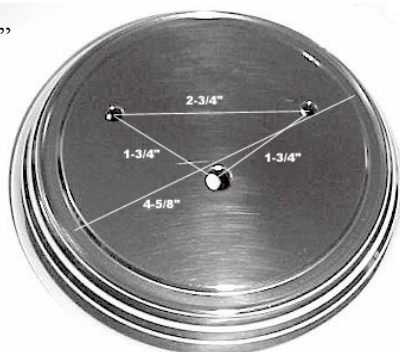

## Kundo 400 Day Base

Base Diameter 5-7/8"  
2 Holes On Outer  
Edges 1/4"

Center Hole  
5/16"

Base Made Of  
Bakelite wrapped  
With Brass.

Takes A 4-5/8" Diameter Dome

02/578 ..... \$ 12.75 ea.  
3 or more ..... \$ 12.00 ea.

## Grandmother & Grandfather Weight Shell

Polished Weight Shells

Shells come with center rod and top Hook and bottom nib

79.400 ... Weight Shell 1-5/8" X 9-1/8" (42mm)... \$ 12.00 ea.  
79.401 ... Weight Shell 1-7/8" X 11" (48mm) ..... \$ 16.50 ea.  
79.409 ... Weight Shell 1-7/8" X 9-7/8" (48mm) .... \$ 15.50 ea.  
79.402 ... Weight Shell 2-3/8" X 9-3/4" (60mm) ..... \$ 16.00 ea.  
79.428 ... Weight Shell 2-3/8" X 11" (60mm) ..... \$ 17.50 ea.