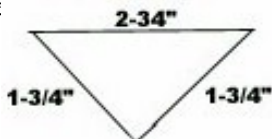

## Kundo 400 Day Base

Base Diameter 5-7/8"  
2 Holes On Outer  
Edges 1/4"

Center Hole  
5/16"

Base Made Of  
Bakelite wrapped  
With Brass.

Takes A 4-5/8" Diameter Dome

02/578 ..... \$ 12.75 ea.  
3 or more ..... \$ 12.00 ea.

## Grandmother & Grandfather Weight Shell

Polished Weight Shells

Shells come with center rod and top Hook and bottom nib

79.400 ... Weight Shell 1-5/8" X 9-1/8" (42mm)... \$ 12.00 ea.  
79.401 ... Weight Shell 1-7/8" X 11" (48mm) ..... \$ 16.50 ea.  
79.409 ... Weight Shell 1-7/8" X 9-7/8" (48mm) .... \$ 15.50 ea.  
79.402 ... Weight Shell 2-3/8" X 9-3/4" (60mm) ..... \$ 16.00 ea.  
79.428 ... Weight Shell 2-3/8" X 11" (60mm) ..... \$ 17.50 ea.