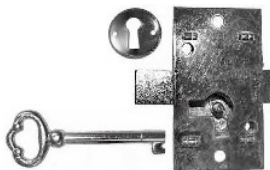

- 40.102 1/2" \$ 4.50 set.
- 40.103 3/4" \$ 4.50 set
- 3 or more Set \$ 4.25 set.

Lion Head

Lion Head with Ring. Unfinished. 2-5/8" high X 2-1/2" wide.

40.100 \$ 9.50 pr.

Key For Howard Miller Grandfather Clocks

Key is 1-11/16" Long

40.587 \$ 3.50 ea.

Door Locks

Door Lock with Key and Keyhole cover
Brass Plated lock 1" wide X 1-3/4" high
3/8" Deep. Keyhole cover is 1" diameter.

40.582 \$ 5.00

Lock With Key

Narrow style lock surface mounted. Antique Bronze finish. 13/16" wide X 2-3/4" long. Uses 3/16" long tab key & 2 mounting screws

40.586 \$ 6.75 ea.

Key Only

For Lock 40.586
Key is 2-3/8" Long

40.583 \$ 2.50 ea.

Lock With Key

1" wide X 2" long Lock with Key for grandfather or Grandmother clock. Surface mounted. Uses 1/4" long tab key.